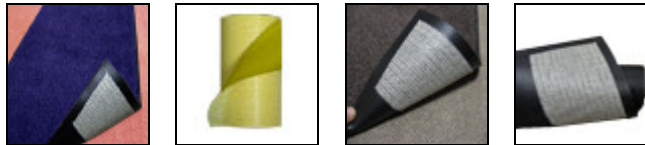

## Floor Mat Grip Tape

Floor Mat Grip Tape reduces floor mat and door rug movement, especially on carpeted surfaces.

- This mat grip tape sticks to both the underside of the mat or rug and the top of the floor surface for greater traction.
- When the sticky tape is removed, no residue is left behind on either the entrance mats above or the carpet below.
- Traction Grip Tape is easily to use; simply peel and stick. Tape can be torn or cut with scissors.
- Dimensions: 6" Wide x 25' Long each roll.

Item No: AFMGT

Standard Sizes (Approximate)				
Size	Qty. 1	Qty. 2-10	Qty. 11-25	Qty. 26+
6" W x 25' L	\$18.00	\$17.50	\$17.00	\$16.50